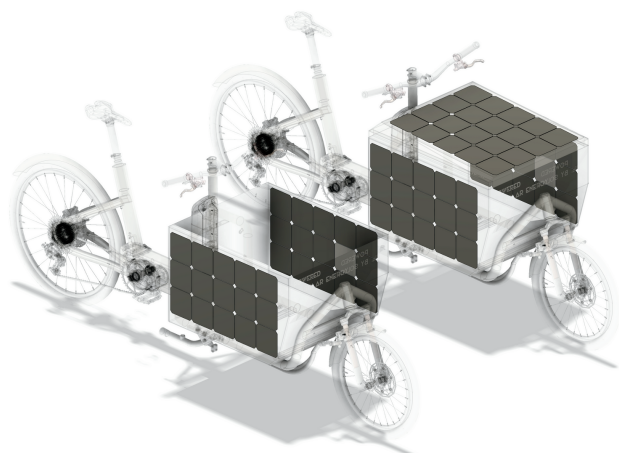

www.gotoinfinite.com
E-mail: contact@gotoinfinite.com
Tel/Whatsapp: +47 93 00 44 71

Removable Box Cover

UP TO 50 km/day
of extra range from solar!

TECHNICAL SPECIFICATIONS

| | |
|------------|--------------------|
| Motor | 100 Nm |
| Battery | 36 V 16.5 Ah |
| Weight | 45 Kg |
| Chassis | Steel |
| Solar (Wp) | Closed Box: 163 Wp |
| Gearbox | Enviolo Heavy Duty |

| | |
|----------|---|
| Box Size | Top 71 cm x 60 cm Bottom 59 cm x 60 cm |
| Wheels | Front wheel 20" Back wheel 26" |
| Autonomy | 60 km |
| Brakes | With disc |
| Max Load | 180 kg |

INFINITE

- Oslo Office, Norway @ Møllergata 6, 0179
- Hamburg Office, Germany @ c/o Digital Hub Logistics GmbH, Am Sandtorkai 32, 20457