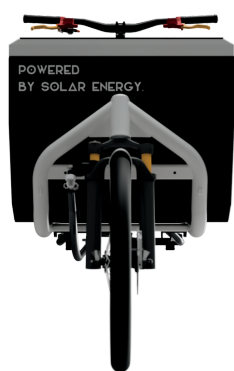

www.gotoinfinite.com
E-mail: contact@gotoinfinite.com
Tel/Whatsapp: +47 93 00 44 71

Removable Box Cover

UP TO 50 km/day
of extra range from solar!

TECHNICAL SPECIFICATIONS

| | |
|------------|--------------------|
| Motor | 100 Nm |
| Battery | 36 V 16.5 Ah |
| Weight | 45 Kg |
| Chassis | Steel |
| Solar (Wp) | Closed Box: 163 Wp |
| Gearbox | Enviolo Heavy Duty |