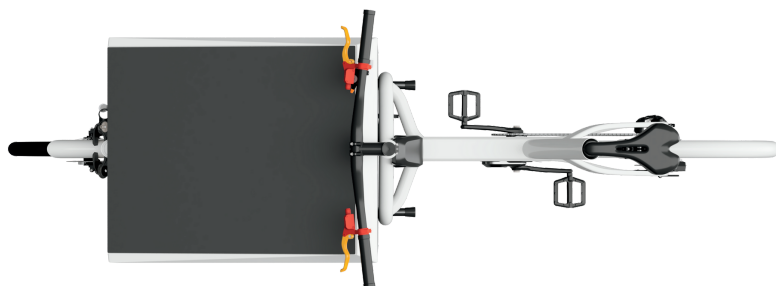

www.gotoinfinite.com
E-mail: contact@gotoinfinite.com
Tel/Whatsapp: +47 93 00 44 71

Removable Box Cover

UP TO 50 km/day
of extra range from solar!

TECHNICAL SPECIFICATIONS

| | |
|------------|--------------------|
| Motor | 100 Nm |
| Battery | 36 V 16.5 Ah |
| Weight | 45 Kg |
| Chassis | Steel |
| Solar (Wp) | Closed Box: 163 Wp |
| Gearbox | Enviolo Heavy Duty |

| | |
|----------|---|
| Box Size | Top 71 cm x 60 cm Bottom 59 cm x 60 cm |
| Wheels | Front wheel 20" Back wheel 26" |
| Autonomy | 60 km |
| Brakes | With disc |
| Max Load | 180 kg |

INFINITE

- Oslo Office, Norway @ Møllergata 6, 0179
- Hamburg Office, Germany @ c/o Digital Hub Logistics GmbH, Am Sandtorkai 32, 20457